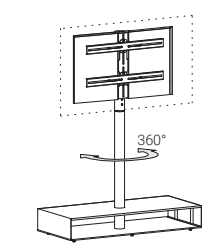

C30
ghisa
cast-iron

C14
antracite
anthracite

C08
nero
black

DIMENSIONI/DIMENSIONS

80
42
100/120

91
40.5

80
42
100/120

91
40.5