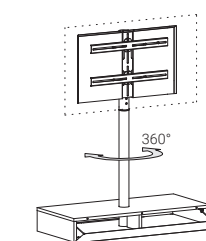

C30
ghisa
cast-iron

C14
antracite
anthracite

C08
nero
black

DIMENSIONI/DIMENSIONS

80
42
100/120

91
40.5

80
42
100/120

91
40.5