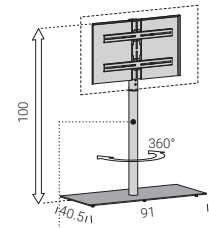

01/SPIN360

C08
black