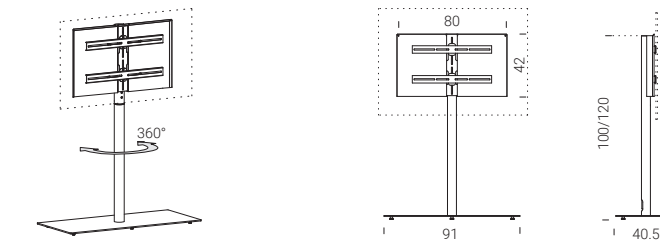

C30
ghisa
cast-iron

C14
antracite
anthracite

C08
nero
black

DIMENSIONI/DIMENSIONS

80
42
100/120

91
40.5

80
42
100/120

91
40.5