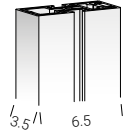

FINITURE/FINISHES

 verificare a listino dimensioni e finiture
check dimensions and finishes in the price list

telaio / structure

alluminio verniciato
painted aluminium

C12
bianco
white

C21
seta
silk

C30
ghisa
cast-iron

C08
nero
black

C29
bronzo
bronze

DIMENSIONI/DIMENSIONS

accessori / accessories

acciaio verniciato
painted steel

C12
bianco
white

C21
seta
silk

C30
ghisa
cast-iron