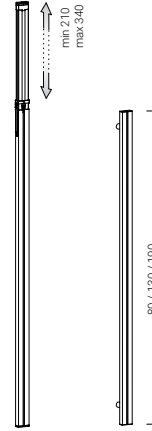

FINITURE/FINISHES

 verificare a listino dimensioni e finiture
check dimensions and finishes in the price list

telaio / structure

alluminio verniciato
painted aluminium

C12
bianco
white

C21
seta
silk

C30
ghisa
cast-iron

C08
nero
black

C29
bronzo
bronze

DIMENSIONI/DIMENSIONS

accessori / accessories

acciaio verniciato
painted steel

C12
bianco
white

C21
seta
silk

C30
ghisa
cast-iron