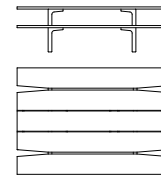

C08
nero
black

C18
verde
green

C26
corten
corten

C29
bronzo
bronze

C37
rame
copper

C38
titanio
titanium

C27
corten outdoor
corten outdoor

DIMENSIONI/DIMENSIONS

⚠️ verificare a listino geometrie e finiture
check geometries and finishes in the price list

180/240/300 x 100

180/240/300 x 100

180/240/300 x 66

180/240/300 x 100