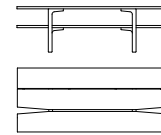

C08
nero
black

C18
verde
green

C26
corten
corten

C29
bronzo
bronze

C37
rame
copper

C38
titanio
titanium

C27
corten outdoor
corten outdoor

DIMENSIONI/DIMENSIONS

⚠️ verificare a listino geometrie e finiture
check geometries and finishes in the price list

180/240/300 x 100

180/240/300 x 100

180/240/300 x 66

180/240/300 x 100