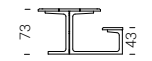

C08
nero
black

C18
verde
green

C26
corten
corten

C29
bronzo
bronze

C37
rame
copper

C38
titanio
titanium

C27
corten outdoor
corten outdoor

DIMENSIONI/DIMENSIONS

⚠️ verificare a listino geometrie e finiture
check geometries and finishes in the price list

180/240/300 x 100

180/240/300 x 100

180/240/300 x 66

180/240/300 x 100