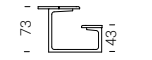

C08
nero
black

C18
verde
green

C26
corten
corten

C29
bronzo
bronze

C37
rame
copper

C38
titanio
titanium

C27
corten outdoor
corten outdoor

DIMENSIONI/DIMENSIONS

⚠️ verificare a listino geometrie e finiture
check geometries and finishes in the price list

180/240/300 x 100

180/240/300 x 100

180/240/300 x 66

180/240/300 x 100