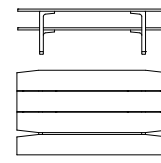

C08
nero
black

C18
verde
green

C26
corten
corten

C29
bronzo
bronze

C37
rame
copper

C38
titanio
titanium

C27
corten outdoor
corten outdoor

DIMENSIONI/DIMENSIONS

⚠️ verificare a listino geometrie e finiture
check geometries and finishes in the price list

180/240/300 x 100

180/240/300 x 100

180/240/300 x 66

180/240/300 x 100