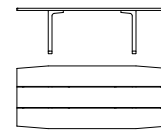

C08
nero
black

C18
verde
green

C26
corten
corten

C29
bronzo
bronze

C37
rame
copper

C38
titanio
titanium

C27
corten outdoor
corten outdoor

DIMENSIONI/DIMENSIONS

⚠️ verificare a listino geometrie e finiture
check geometries and finishes in the price list

180/240/300 x 100

180/240/300 x 100

180/240/300 x 66

180/240/300 x 100